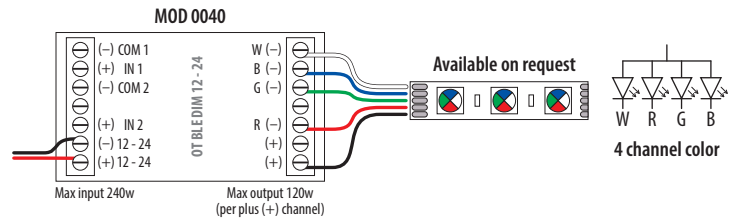

Q-lights Linear Light 24V - Wiring diagram

Minimum wire thickness for guaranteed maximum output (100W)

		Cable article number	
		mm ²	
L _{max} = Total cable length (m)	10-20	2,5	200012-003-01 200012-003-02
	20-40	4	200012-004-01 200012-004-02

3

Optional: internet / smart home connection

Optional: internet / smart home connection

Simultaneous control

Wiring for MOD 0040

Simultaneous control

Single channel

Four channel colour

Three channel colour

Tunable white