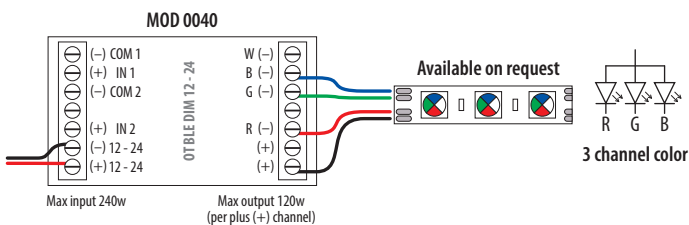

Q-lights Linear Light 24V - Wiring diagram

Minimum wire thickness for guaranteed maximum output (100W)

		Cable article number	
		mm ²	
L _{max} = Total cable length (m)	10-20	2,5	200012-003-01 200012-003-02
	20-40	4	200012-004-01 200012-004-02

3

Optional: internet / smart home connection

Optional: internet / smart home connection

Simultaneous control

Wiring for MOD 0040

Simultaneous control

Single channel

Four channel colour

Three channel colour

Tunable white