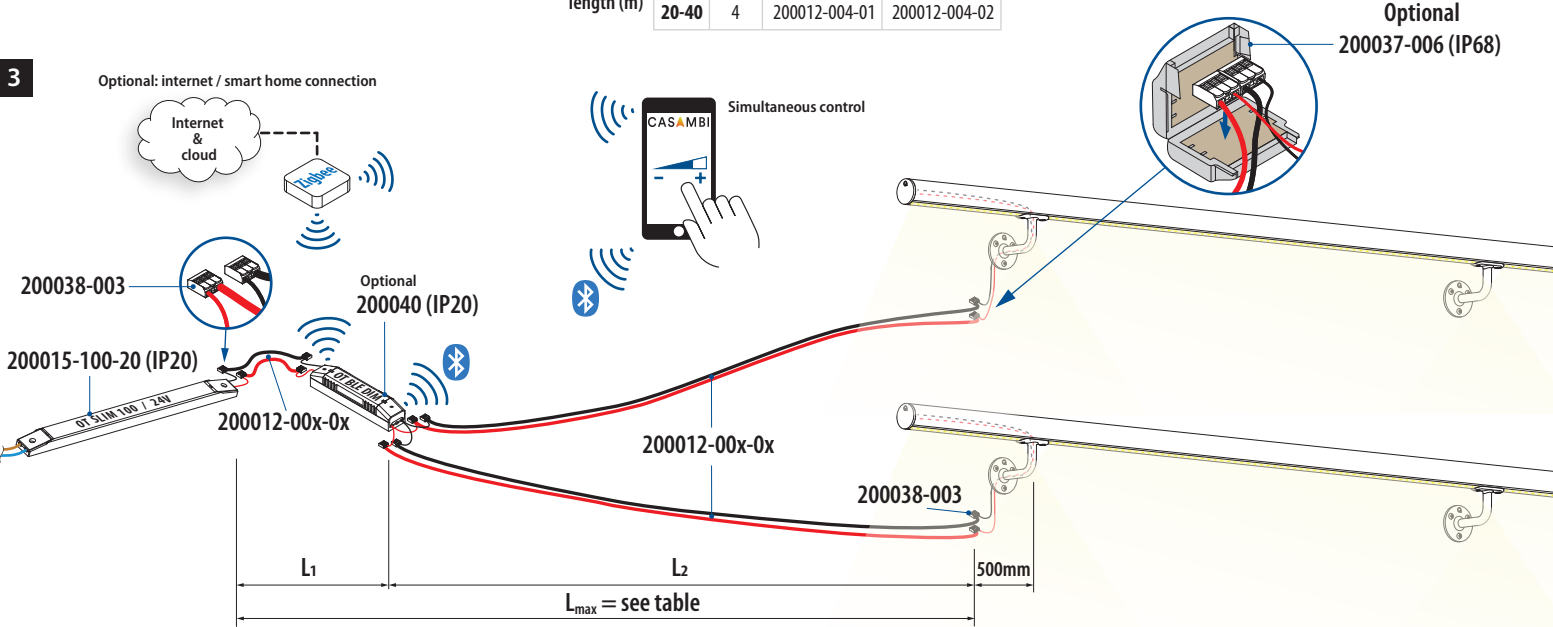

Q-lights Linear Light 24V - Wiring diagram

Minimum wire thickness for guaranteed maximum output (100W)

		Cable article number	
		mm ²	
L _{max} = Total cable length (m)	10-20	2,5	200012-003-01 200012-003-02
	20-40	4	200012-004-01 200012-004-02

3

Optional: internet / smart home connection

Optional: internet / smart home connection

Simultaneous control

Wiring for MOD 0040

Simultaneous control

Single channel

Four channel colour

Three channel colour

Tunable white