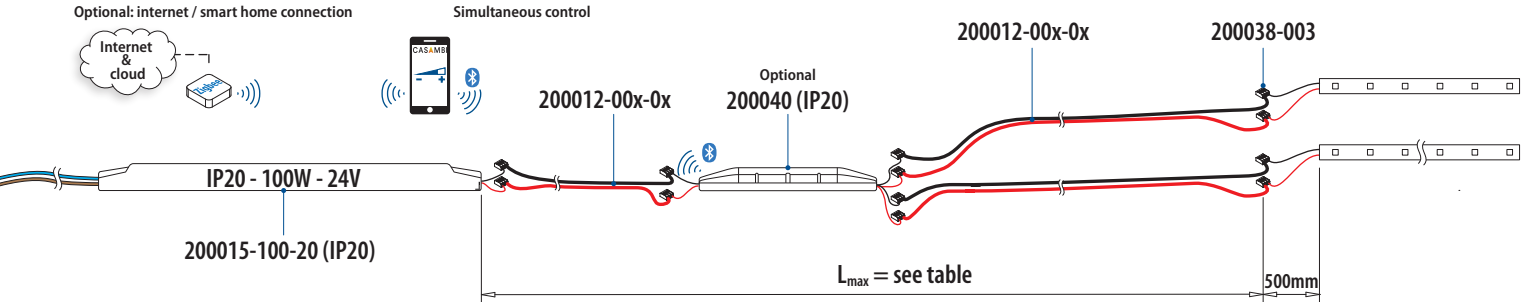

Q-lights Linear Light 24V - Wiring diagram

Minimum wire thickness for guaranteed maximum output (100W)

		Cable article number	
		mm ²	
L _{max} = Total cable length (m)	10-20	2,5	200012-003-01 200012-003-02
	20-40	4	200012-004-01 200012-004-02

3

Optional: internet / smart home connection

Optional: internet / smart home connection

Simultaneous control

Wiring for MOD 0040

Simultaneous control

Single channel

Four channel colour

Three channel colour

Tunable white