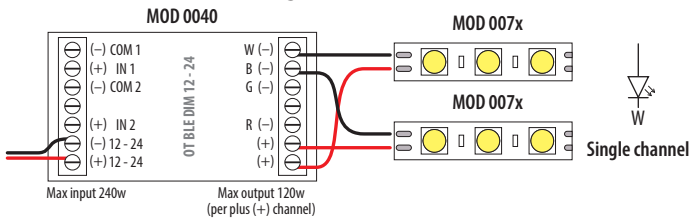

Q-lights Linear Light 24V - Wiring diagram

Minimum wire thickness for guaranteed maximum output (100W)

		Cable article number	
		mm ²	
L _{max} = Total cable length (m)	10-20	2,5	200012-003-01 200012-003-02
	20-40	4	200012-004-01 200012-004-02

3

Optional: internet / smart home connection

Optional: internet / smart home connection

Simultaneous control

Wiring for MOD 0040

Simultaneous control

Single channel

Four channel colour

Three channel colour

Tunable white